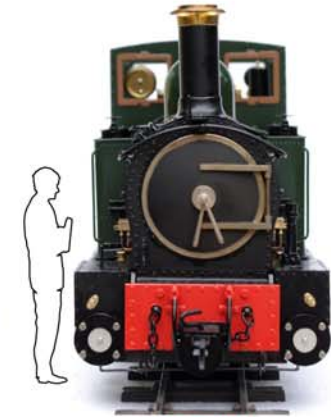

POPULAR LIVE STEAM GARDEN RAILWAY SCALES AND GAUGES

1:32 SCALE

OFTEN REFERRED TO AS GAUGE 1

PROTOTYPE:
STANDARD GAUGE MAINLINE
4' 8 1/2" GAUGE

←45mm→
RUNS ON 45mm
GAUGE TRACK

1:22.5 SCALE

KNOWN AS 'LGB' OR 'G' SCALE

PROTOTYPE:
EUROPEAN NARROW GAUGE
TYPICALLY METRE GAUGE

←45mm→
RUNS ON 45mm
GAUGE TRACK

1:20.3 SCALE

15mm = 1 FOOT SCALE

PROTOTYPE:
3 FOOT NARROW GAUGE
TYPICAL USA NARROW GAUGE

←45mm→
RUNS ON 45mm
GAUGE TRACK

1:19 SCALE

16mm = 1 FOOT SCALE

PROTOTYPE:
ENGLISH NARROW GAUGE
TYPICALLY 2' 6" - 3' GAUGE

←45mm→
RUNS ON 45mm
GAUGE TRACK

1:13.7 SCALE

7/8 OF AN INCH = 1FT

PROTOTYPE:
2 FOOT NARROW GAUGE
TYPICALLY INDUSTRIAL RAILWAYS

←45mm→
RUNS ON 45mm
GAUGE TRACK

1:19 SCALE

16mm = 1 FOOT SCALE

PROTOTYPE:
ENGLISH NARROW GAUGE
FOR 2 FOOT GAUGE

←32mm→
RUNS ON 32mm
GAUGE TRACK

THESE SCALES ARE SO CLOSE YOU CAN RUN THESE TOGETHER

ALL OF THESE SCALES WILL RUN ON 45mm GAUGE TRACK (OTHERWISE KNOWN AS 'GAUGE 1' OR LGB TRACK)