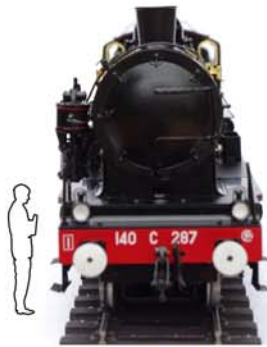

POPULAR LIVE STEAM GARDEN RAILWAY SCALES AND GAUGES

1:32 SCALE

OFTEN REFERRED TO AS GAUGE 1

PROTOTYPE:
STANDARD GAUGE MAINLINE
4' 8 1/2" GAUGE

←45mm→
RUNS ON 45mm
GAUGE TRACK

1:22.5 SCALE

KNOWN AS 'LGB' OR 'G' SCALE

PROTOTYPE:
EUROPEAN NARROW GAUGE
TYPICALLY METRE GAUGE

←45mm→
RUNS ON 45mm
GAUGE TRACK

1:20.3 SCALE

15mm = 1 FOOT SCALE

PROTOTYPE:
3 FOOT NARROW GAUGE
TYPICAL USA NARROW GAUGE

←45mm→
RUNS ON 45mm
GAUGE TRACK

1:19 SCALE

16mm = 1 FOOT SCALE

PROTOTYPE:
ENGLISH NARROW GAUGE
TYPICALLY 2' 6" - 3' GAUGE

←45mm→
RUNS ON 45mm
GAUGE TRACK

1:13.7 SCALE

7/8 OF AN INCH = 1FT

PROTOTYPE:
2 FOOT NARROW GAUGE
TYPICALLY INDUSTRIAL RAILWAYS