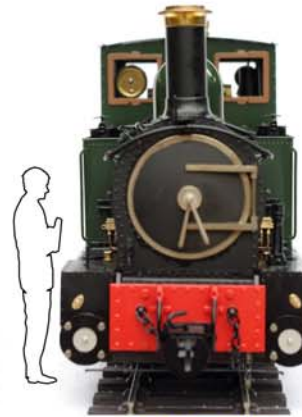

POPULAR LIVE STEAM GARDEN RAILWAY SCALES AND GAUGES

1:32 SCALE

OFTEN REFERRED TO AS GAUGE 1

PROTOTYPE:
STANDARD GAUGE MAINLINE
4' 8 1/2" GAUGE

←45mm→
RUNS ON 45mm
GAUGE TRACK

1:22.5 SCALE

KNOWN AS 'LGB' OR 'G' SCALE

PROTOTYPE:
EUROPEAN NARROW GAUGE
TYPICALLY METRE GAUGE

←45mm→
RUNS ON 45mm
GAUGE TRACK

1:20.3 SCALE

15mm = 1 FOOT SCALE

PROTOTYPE:
3 FOOT NARROW GAUGE
TYPICAL USA NARROW GAUGE

←45mm→
RUNS ON 45mm
GAUGE TRACK

1:19 SCALE

16mm = 1 FOOT SCALE

PROTOTYPE:
ENGLISH NARROW GAUGE
TYPICALLY 2' 6" - 3' GAUGE

←45mm→
RUNS ON 45mm
GAUGE TRACK

1:13.7 SCALE

7/8 OF AN INCH = 1FT

PROTOTYPE:
2 FOOT NARROW GAUGE
TYPICALLY INDUSTRIAL RAILWAYS