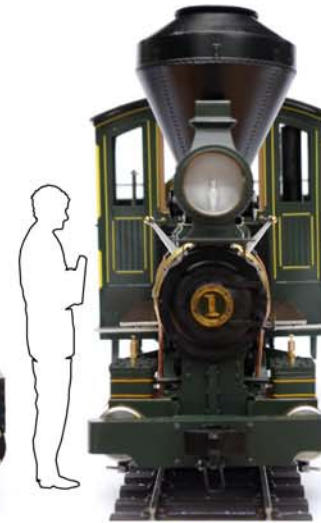

POPULAR LIVE STEAM GARDEN RAILWAY SCALES AND GAUGES

1:32 SCALE

OFTEN REFERRED TO AS GAUGE 1

PROTOTYPE:
STANDARD GAUGE MAINLINE
4' 8 1/2" GAUGE

←45mm→
RUNS ON 45mm
GAUGE TRACK

1:22.5 SCALE

KNOWN AS 'LGB' OR 'G' SCALE

PROTOTYPE:
EUROPEAN NARROW GAUGE
TYPICALLY METRE GAUGE

←45mm→
RUNS ON 45mm
GAUGE TRACK

1:20.3 SCALE

15mm = 1 FOOT SCALE

PROTOTYPE:
3 FOOT NARROW GAUGE
TYPICAL USA NARROW GAUGE

←45mm→
RUNS ON 45mm
GAUGE TRACK

1:19 SCALE

16mm = 1 FOOT SCALE

PROTOTYPE:
ENGLISH NARROW GAUGE
TYPICALLY 2' 6" - 3' GAUGE

←45mm→
RUNS ON 45mm
GAUGE TRACK

1:13.7 SCALE

7/8 OF AN INCH = 1FT

PROTOTYPE:
2 FOOT NARROW GAUGE
TYPICALLY INDUSTRIAL RAILWAYS

←45mm→
RUNS ON 45mm
GAUGE TRACK

1:19 SCALE

16mm = 1 FOOT SCALE

PROTOTYPE:
ENGLISH NARROW GAUGE
FOR 2 FOOT GAUGE

←32mm→
RUNS ON 32mm
GAUGE TRACK

THESE SCALES ARE SO CLOSE YOU CAN RUN THESE TOGETHER

ALL OF THESE SCALES WILL RUN ON 45mm GAUGE TRACK (OTHERWISE KNOWN AS 'GAUGE 1' OR LGB TRACK)