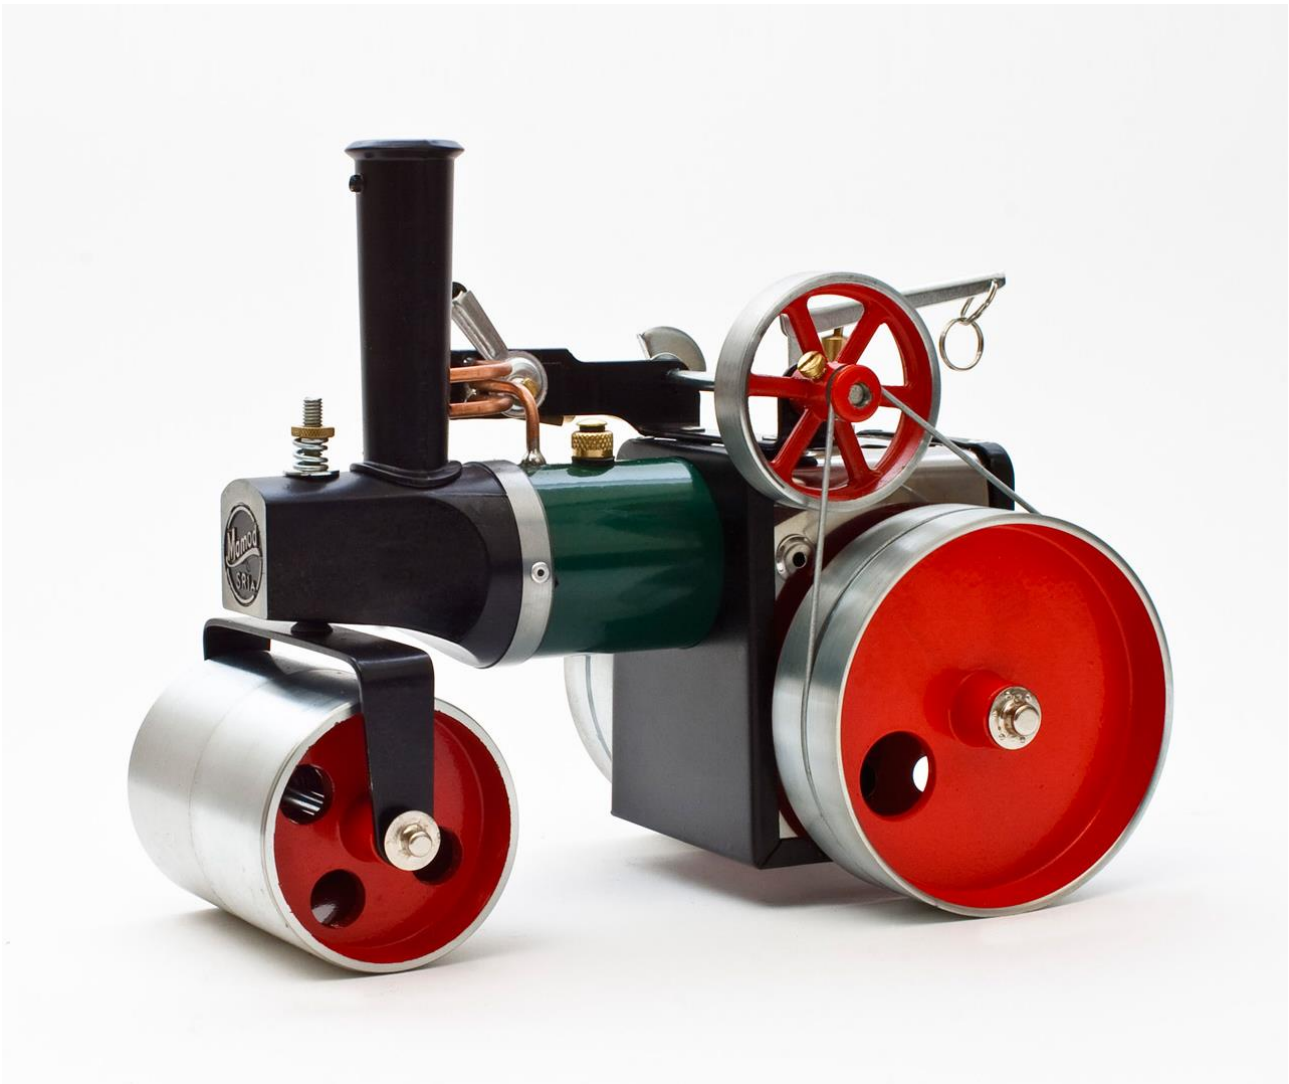

PH (03) 9751 1964  
Steam Powered Garden Railways

## PRODUCT SHEET

MAMOD

### Steam Roller 1312

MAMOD had been producing the steam roller since 1961 with well over 200,000 units being produced. This simple and robust model is an excellent choice for a first steamer. It comes with a whistle, safety valve (set at 1.5Bar), water level window, forward and reverse lever, steering extension control. Fired by solid fuel tablets (supplied)