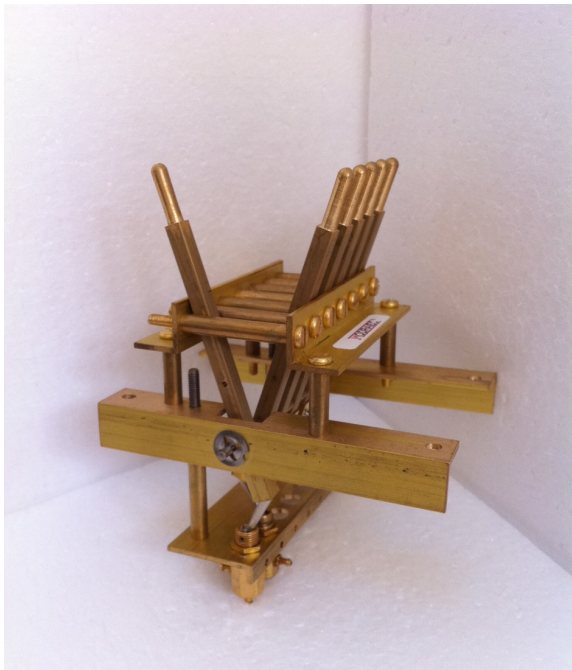

## PRODUCT SHEET

Lever Frame for the Sunset Valley Pneumatic System

Available in 6 lever and 12 lever assemblies.  
Comes as a kit with detailed instructions.  
Pneumatic switches not included. Build your  
own Signal Box or mount on a control panel