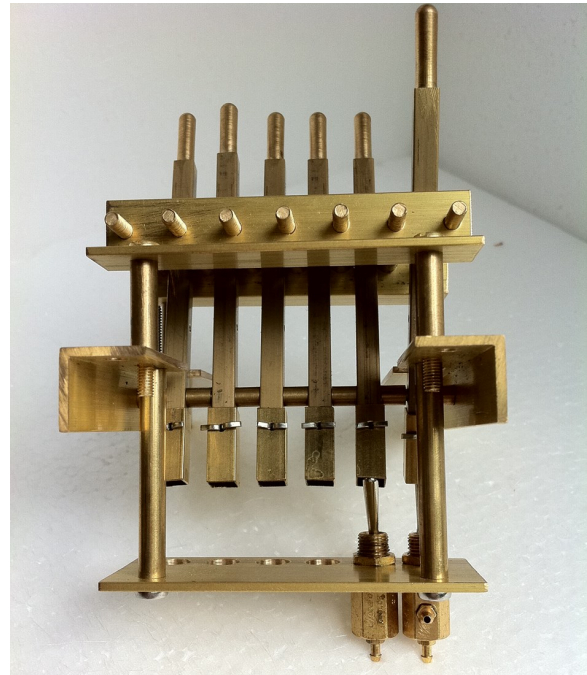

## PRODUCT SHEET

Lever Frame for the Sunset Valley Pneumatic System

Available in 6 lever and 12 lever assemblies.  
Comes as a kit with detailed instructions.  
Pneumatic switches not included. Build your  
own Signal Box or mount on a control panel