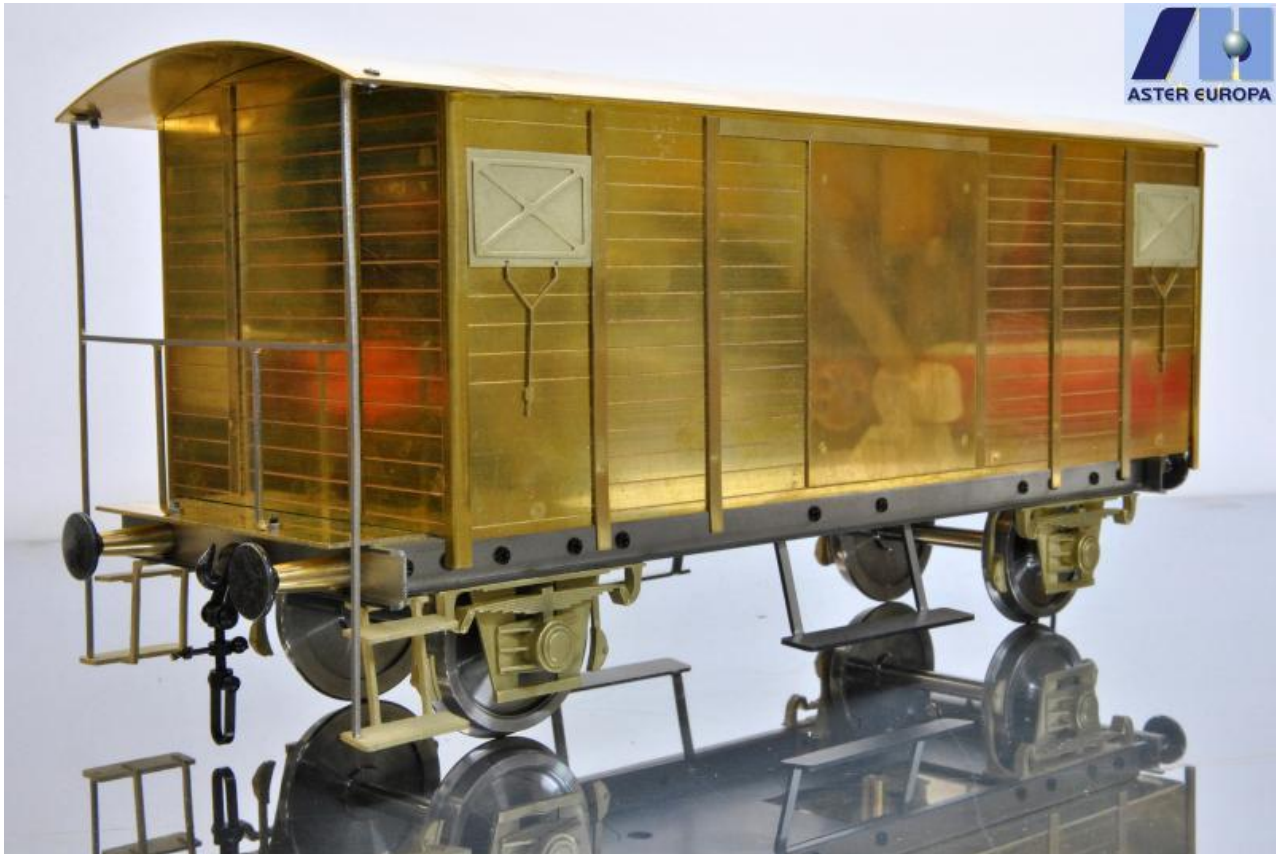

PH (03) 9751 1964
Steam Powered Garden Railways

PRODUCT SHEET

Aster Hobby Co

Utility Car type SBB K2 style

1:32 scale Utility Car to accompany the Swiss Railways SBB E3/3 'Tiger' model.

Water Cap:300cc, Alcohol cap:125cc, Length:250mm, Width:90mm, Height:120mm, Weight (dry)1 Kg,
Wheel Dia:30mm