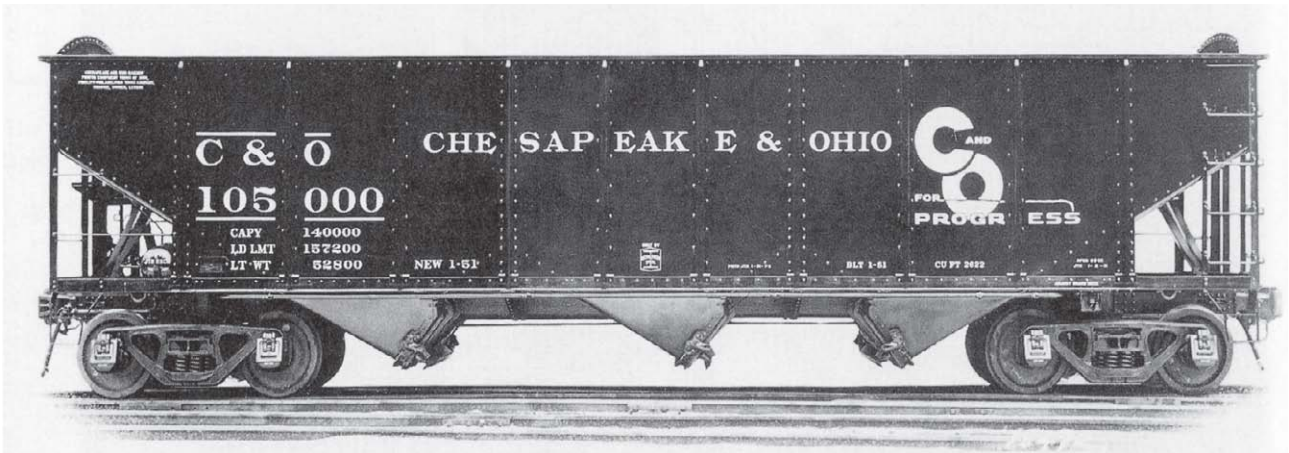

PH (03) 9751 1964

Steam Powered Garden Railways

PRODUCT SHEET ACCUCRAFT TRAINS USA

Chesapeake & Ohio and Virginian Railway 3-bay Open Hopper

1:32 scale, 45mm gauge, finely detailed plastic body, sprung die-cast trucks, detailed underbody, working knuckle couplers, offered with or without end scatter shields, based on prototype

Chesapeake & Ohio - Models & Options Available (24 road numbers, also lettered without car #)

Code	Model	Code	Model
AM32-600	C&O 3-bay Hopper w/ end scatter shields #105000	AM32-613	C&O 3-bay Hopper w/ end scatter shields #105441
AM32-601	C&O 3-bay Hopper w/ end scatter shields #105017	AM32-614	C&O 3-bay Hopper w/ end scatter shields #105504
AM32-602	C&O 3-bay Hopper w/ end scatter shields #105032	AM32-615	C&O 3-bay Hopper w/ end scatter shields #105549
AM32-603	C&O 3-bay Hopper w/ end scatter shields #105041	AM32-616	C&O 3-bay Hopper w/ end scatter shields #105668
AM32-604	C&O 3-bay Hopper w/ end scatter shields #105077	AM32-617	C&O 3-bay Hopper w/ end scatter shields #105694
AM32-605	C&O 3-bay Hopper w/ end scatter shields #105089	AM32-618	C&O 3-bay Hopper w/ end scatter shields #105736
AM32-606	C&O 3-bay Hopper w/ end scatter shields #105106	AM32-619	C&O 3-bay Hopper w/ end scatter shields #105755
AM32-607	C&O 3-bay Hopper w/ end scatter shields #105194	AM32-620	C&O 3-bay Hopper w/ end scatter shields #105822
AM32-608	C&O 3-bay Hopper w/ end scatter shields #105229	AM32-621	C&O 3-bay Hopper w/ end scatter shields #105840
AM32-609	C&O 3-bay Hopper w/ end scatter shields #105235	AM32-622	C&O 3-bay Hopper w/ end scatter shields #105956
AM32-610	C&O 3-bay Hopper w/ end scatter shields #105369	AM32-623	C&O 3-bay Hopper w/ end scatter shields #105973
AM32-611	C&O 3-bay Hopper w/ end scatter shields #105386	AM32-624	C&O 3-bay Hopper w/ end scatter shields no #
AM32-612	C&O 3-bay Hopper w/ end scatter shields #105419		