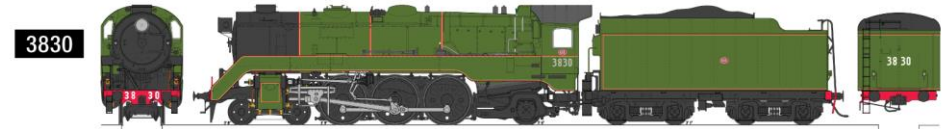

ORDER FORM – Second Run

New South Wales Government Railways C38 Class 4-6-2

Name Date.....

Phone Mob

Email.....

Address

Please email, post or phone your order to Argyle Loco Works

- Email: sales@argyleloco.com.au
- Phone: 03 9751 1964 (International: +61 3 9751 1964)
- Post: 188-190 Falls Rd, Olinda VIC 3788, Australia
- Web: www.argyleloco.com.au

Argyle / Accucraft C38 Options **Second Run Prices**

Qty	Code	Loco	Livery	Power	Unit A\$	Total A\$
	3801 SG	3801 Streamlined	Verdant Green	Gas	6,190	
	3801 SA	3801 Streamlined	Verdant Green	Alcohol	6,190	
	3801 EL	3801 Streamlined	Verdant Green	Electric	5,960	
	3803 SG	3803 Streamlined	Black lined with Red	Gas	6,190	
	3803 SA	3803 Streamlined	Black lined with Red	Alcohol	6,190	
	3803 EL	3803 Streamlined	Black lined with Red	Electric	5,960	
	3813 SG	3813 Un-streamlined	NSWGR Special Green	Gas	6,060	
	3813 SA	3813 Un-streamlined	NSWGR Special Green	Alcohol	6,060	
	3813 EL	3813 Un-streamlined	NSWGR Special Green	Electric	5,830	
	3820 SG	3820 Un-streamlined	Black lined with Red	Gas	6,060	
	3820 SA	3820 Un-streamlined	Black lined with Red	Alcohol	6,060	
	3820 EL	3820 Un-streamlined	Black lined with Red	Electric	5,830	
	3830 SG	3830 Un-streamlined	NSWGR Special Green (all green)	Gas	6,060	
	3830 SA	3830 Un-streamlined	NSWGR Special Green (all green)	Alcohol	6,060	
	3830 EL	3830 Un-streamlined	NSWGR Special Green (all green)	Electric	5,830	
	3830 SG2	3830 Un-streamlined	Olive Green (black Smokebox)	Gas	6,060	
	3830 SA2	3830 Un-streamlined	Olive Green (black Smokebox)	Alcohol	6,060	
	3830 EL2	3830 Un-streamlined	Olive Green (black Smokebox)	Electric	5,830	
	38 RC		Radio Control Fittings Kit		80	
	AP-28202		Draft Fan		162	
	AP-28301		Treadmill Roller (one per axle)		28	
	STEAM OIL		Steam Oil Grade 460 (500ml bottle)		14	
	ALW MINI CO2		Mini CO2 Extinguisher		75	
	ALW CO2 CYL		CO2 Cylinders (pack of 4)		20	
				TOTAL	A\$	
				Prices are inclusive of 10% GST		