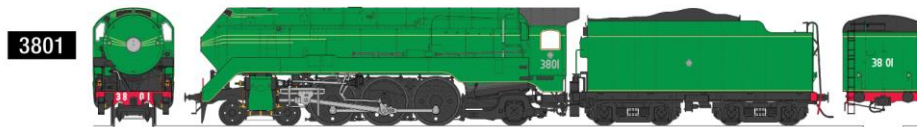

ORDER FORM – Second Run

New South Wales Government Railways C38 Class 4-6-2

Name Date.....

Phone Mob

Email.....

Address

Please email, post or phone your order to Argyle Loco Works

- Email: sales@argyleloco.com.au
- Phone: 03 9751 1964 (International: +61 3 9751 1964)
- Post: 188-190 Falls Rd, Olinda VIC 3788, Australia
- Web: www.argyleloco.com.au

Argyle / Accucraft C38 Options **Second Run Prices**

Qty	Code	Loco	Livery	Power	Unit A\$	Total A\$
	3801 SG	3801 Streamlined	Verdant Green	Gas	6,190	
	3801 SA	3801 Streamlined	Verdant Green	Alcohol	6,190	
	3801 EL	3801 Streamlined	Verdant Green	Electric	5,960	
	3803 SG	3803 Streamlined	Black lined with Red	Gas	6,190	
	3803 SA	3803 Streamlined	Black lined with Red	Alcohol	6,190	
	3803 EL	3803 Streamlined	Black lined with Red	Electric	5,960	
	3813 SG	3813 Un-streamlined	NSWGR Special Green	Gas	6,060	
	3813 SA	3813 Un-streamlined	NSWGR Special Green	Alcohol	6,060	
	3813 EL	3813 Un-streamlined	NSWGR Special Green	Electric	5,830	
	3820 SG	3820 Un-streamlined	Black lined with Red	Gas	6,060	
	3820 SA	3820 Un-streamlined	Black lined with Red	Alcohol	6,060	
	3820 EL	3820 Un-streamlined	Black lined with Red	Electric	5,830	
	3830 SG	3830 Un-streamlined	NSWGR Special Green (all green)	Gas	6,060	
	3830 SA	3830 Un-streamlined	NSWGR Special Green (all green)	Alcohol	6,060	
	3830 EL	3830 Un-streamlined	NSWGR Special Green (all green)	Electric	5,830	
	3830 SG2	3830 Un-streamlined	Olive Green (black Smokebox)	Gas	6,060	
	3830 SA2	3830 Un-streamlined	Olive Green (black Smokebox)	Alcohol	6,060	
	3830 EL2	3830 Un-streamlined	Olive Green (black Smokebox)	Electric	5,830	
	38 RC		Radio Control Fittings Kit		80	
	AP-28202		Draft Fan		162	
	AP-28301		Treadmill Roller (one per axle)		28	
	STEAM OIL		Steam Oil Grade 460 (500ml bottle)		14	
	ALW MINI CO2		Mini CO2 Extinguisher		75	
	ALW CO2 CYL		CO2 Cylinders (pack of 4)		20	
				TOTAL	A\$	
				Prices are inclusive of 10% GST		