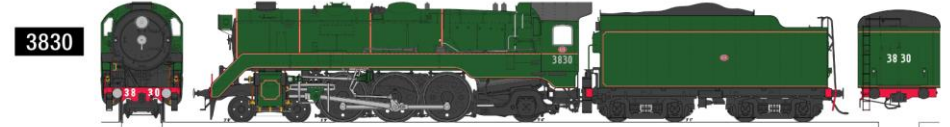

ORDER FORM – Second Run

New South Wales Government Railways C38 Class 4-6-2

Name Date.....

Phone Mob

Email.....

Address

Please email, post or phone your order to Argyle Loco Works

- Email: sales@argyleloco.com.au
- Phone: 03 9751 1964 (International: +61 3 9751 1964)
- Post: 188-190 Falls Rd, Olinda VIC 3788, Australia
- Web: www.argyleloco.com.au

Argyle / Accucraft C38 Options **Second Run Prices**

Qty	Code	Loco	Livery	Power	Unit A\$	Total A\$
	3801 SG	3801 Streamlined	Verdant Green	Gas	6,190	
	3801 SA	3801 Streamlined	Verdant Green	Alcohol	6,190	
	3801 EL	3801 Streamlined	Verdant Green	Electric	5,960	
	3803 SG	3803 Streamlined	Black lined with Red	Gas	6,190	
	3803 SA	3803 Streamlined	Black lined with Red	Alcohol	6,190	
	3803 EL	3803 Streamlined	Black lined with Red	Electric	5,960	
	3813 SG	3813 Un-streamlined	NSWGR Special Green	Gas	6,060	
	3813 SA	3813 Un-streamlined	NSWGR Special Green	Alcohol	6,060	
	3813 EL	3813 Un-streamlined	NSWGR Special Green	Electric	5,830	
	3820 SG	3820 Un-streamlined	Black lined with Red	Gas	6,060	
	3820 SA	3820 Un-streamlined	Black lined with Red	Alcohol	6,060	
	3820 EL	3820 Un-streamlined	Black lined with Red	Electric	5,830	
	3830 SG	3830 Un-streamlined	NSWGR Special Green (all green)	Gas	6,060	
	3830 SA	3830 Un-streamlined	NSWGR Special Green (all green)	Alcohol	6,060	
	3830 EL	3830 Un-streamlined	NSWGR Special Green (all green)	Electric	5,830	
	3830 SG2	3830 Un-streamlined	Olive Green (black Smokebox)	Gas	6,060	
	3830 SA2	3830 Un-streamlined	Olive Green (black Smokebox)	Alcohol	6,060	
	3830 EL2	3830 Un-streamlined	Olive Green (black Smokebox)	Electric	5,830	
	38 RC		Radio Control Fittings Kit		80	
	AP-28202		Draft Fan		162	
	AP-28301		Treadmill Roller (one per axle)		28	
	STEAM OIL		Steam Oil Grade 460 (500ml bottle)		14	
	ALW MINI CO2		Mini CO2 Extinguisher		75	
	ALW CO2 CYL		CO2 Cylinders (pack of 4)		20	
				TOTAL	A\$	
				Prices are inclusive of 10% GST		