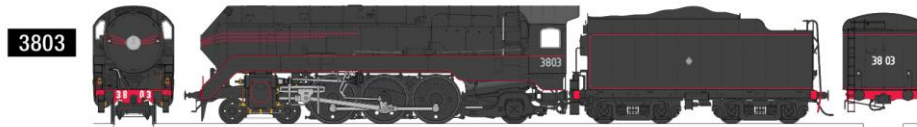

ORDER FORM – Second Run

New South Wales Government Railways C38 Class 4-6-2

Name Date.....

Phone Mob

Email.....

Address

Please email, post or phone your order to Argyle Loco Works

- Email: sales@argyleloco.com.au
- Phone: 03 9751 1964 (International: +61 3 9751 1964)
- Post: 188-190 Falls Rd, Olinda VIC 3788, Australia
- Web: www.argyleloco.com.au

Argyle / Accucraft C38 Options **Second Run Prices**

Qty	Code	Loco	Livery	Power	Unit A\$	Total A\$
	3801 SG	3801 Streamlined	Verdant Green	Gas	6,190	
	3801 SA	3801 Streamlined	Verdant Green	Alcohol	6,190	
	3801 EL	3801 Streamlined	Verdant Green	Electric	5,960	
	3803 SG	3803 Streamlined	Black lined with Red	Gas	6,190	
	3803 SA	3803 Streamlined	Black lined with Red	Alcohol	6,190	
	3803 EL	3803 Streamlined	Black lined with Red	Electric	5,960	
	3813 SG	3813 Un-streamlined	NSWGR Special Green	Gas	6,060	
	3813 SA	3813 Un-streamlined	NSWGR Special Green	Alcohol	6,060	
	3813 EL	3813 Un-streamlined	NSWGR Special Green	Electric	5,830	
	3820 SG	3820 Un-streamlined	Black lined with Red	Gas	6,060	
	3820 SA	3820 Un-streamlined	Black lined with Red	Alcohol	6,060	
	3820 EL	3820 Un-streamlined	Black lined with Red	Electric	5,830	
	3830 SG	3830 Un-streamlined	NSWGR Special Green (all green)	Gas	6,060	
	3830 SA	3830 Un-streamlined	NSWGR Special Green (all green)	Alcohol	6,060	
	3830 EL	3830 Un-streamlined	NSWGR Special Green (all green)	Electric	5,830	
	3830 SG2	3830 Un-streamlined	Olive Green (black Smokebox)	Gas	6,060	
	3830 SA2	3830 Un-streamlined	Olive Green (black Smokebox)	Alcohol	6,060	
	3830 EL2	3830 Un-streamlined	Olive Green (black Smokebox)	Electric	5,830	
	38 RC		Radio Control Fittings Kit		80	
	AP-28202		Draft Fan		162	
	AP-28301		Treadmill Roller (one per axle)		28	
	STEAM OIL		Steam Oil Grade 460 (500ml bottle)		14	
	ALW MINI CO2		Mini CO2 Extinguisher		75	
	ALW CO2 CYL		CO2 Cylinders (pack of 4)		20	
				TOTAL	A\$	
				Prices are inclusive of 10% GST		